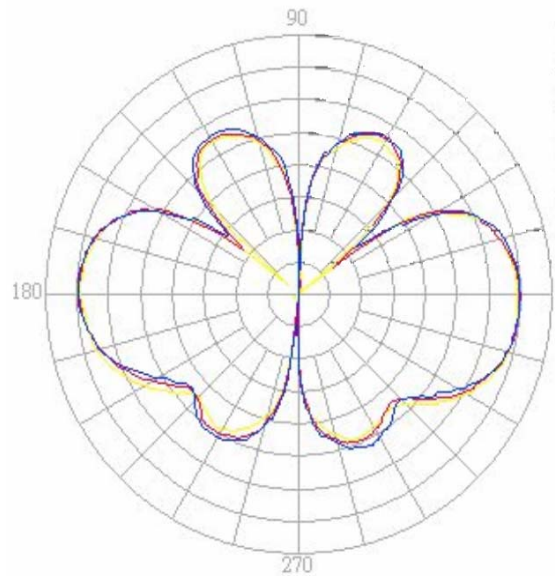

Applications

- Notebook Computers
- Laptop Computers
- Desktop Computers
- 2.4GHz WiFi, 802.11b/g

Description

The conneX ROVER24-5RD is a high performance wireless antenna and mount system designed specifically for laptop and notebook computers to allow the user to extend the range of their wireless card. The design is flexible and allows mounting to the left hand side or right hand side of the screen so that the antenna can be in close proximity to the users PCMCIA wireless adapter. The mount has an RPSMA Female connector so it can accept a similarly sized antenna with an RPSMA Male connector. The ROVER24-5RD can also be used to mount the high gain antenna to a desktop monitor for desktop applications. The ROVER24-5RD comes complete with 5.5dBi Antenna, Mount, Cable With Choice of Connector, Cable Clips, Double Sided Tape (for permanent installations), Velcro (for removable installations) and complete instructions.

Specifications

Operating Frequency	2400 to 2485 MHz
Antenna Gain	5.5 dBi
System Gain (After Cable/Connector Loss)	4.8 dBi
VSWR	1.5:1
Impedance	50 Ohm
Max Input Power	10W
Cable Length	18 inches (457 mm)
Connector Options	MMCX, RPMMCX, MC Card, RPSMA
Operating Temperature	0 to 60 Deg C
Antenna Size	7.75 x 0.5D inches (197 x 12.7D mm)
Mount Size	4 x 3.5 inches (102 x 89 mm)
Weight	2.4 oz (68 g)

Antenna Patterns

H Plane - Azimuth

E Plane - Vertical

Notes:

- All shipments F.O.B. Bluffdale, UT 84065

System Ordering:

RV24-5RD- ROVER 2.4GHz 5dBi Antenna/Mount

Connector Options:

- MC = MC Card
- MMCX = MMCX
- RMCMX = Reverse Polarity MMCX
- RSMA = Reverse Polarity SMA

For further information contact:

Connex Wireless Website: www.connexwireless.com

connexwireless
home and office networking solutions
 14575 S. Centerpoint Way
 Bluffdale, UT 84065
 TEL (801) 572-3024
 FAX (801) 572-3025
www.connexwireless.com