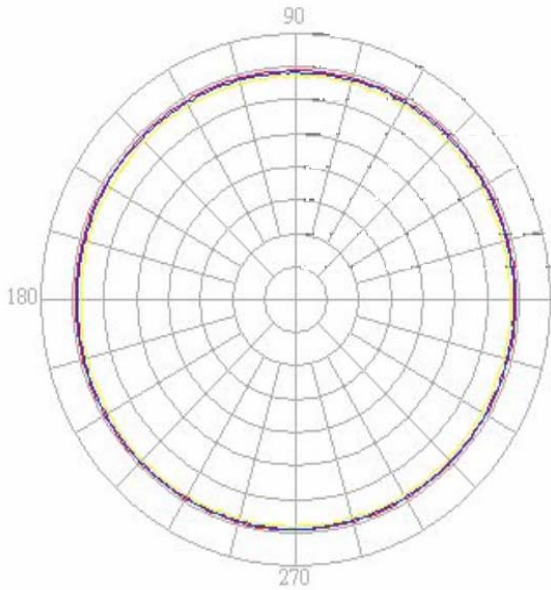

Antenna Patterns

H Plane - Azimuth